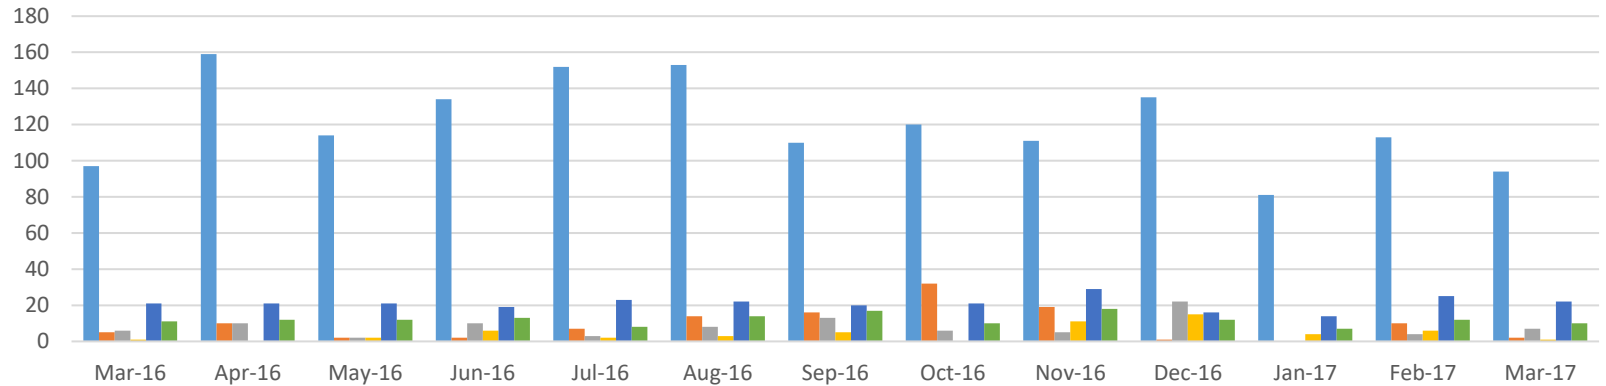

### LASSN Grace Hosting Short Stay Guests: Mar16 - Mar17

	Mar-16	Apr-16	May-16	Jun-16	Jul-16	Aug-16	Sep-16	Oct-16	Nov-16	Dec-16	Jan-17	Feb-17	Mar-17
Short Stay Nights Provided	97	159	114	134	152	153	110	120	111	135	81	113	94
Short Stay Nights unable to accommodate (U)	5	10	2	2	7	14	16	32	19	1	0	10	2
Accommodation Found and Declined (AFAD)	6	10	2	10	3	8	13	6	5	22	0	4	7
Did not arrive (DNA)	1	0	2	6	2	3	5	0	11	15	4	6	1
Different hosts	21	21	21	19	23	22	20	21	29	16	14	25	22
Unique Guests	11	12	12	13	8	14	17	10	18	12	7	12	10

### LASSN Grace Hosting combined figures Apr16 - Mar17

	Apr-16	May-16	Jun-16	Jul-16	Aug-16	Sep-16	Oct-16	Nov-16	Dec-16	Jan-17	Feb-17	Mar-17
Short Stay nights provided	159	114	134	152	153	110	120	111	135	81	113	94
Longer stay nights provided	131	183	184	175	195	263	223	271	244	302	293	338