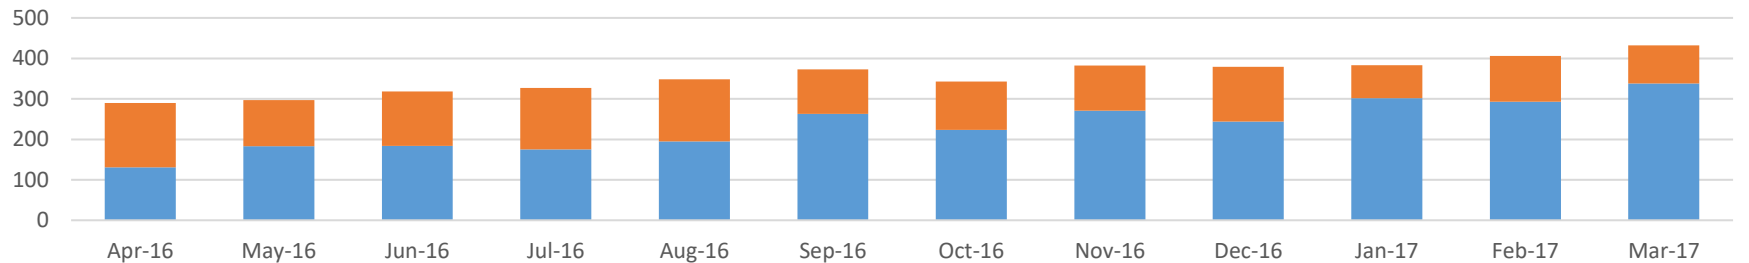

LASSN Grace Hosting combined figures Apr16 - Mar17

	Apr-16	May-16	Jun-16	Jul-16	Aug-16	Sep-16	Oct-16	Nov-16	Dec-16	Jan-17	Feb-17	Mar-17
Short Stay nights provided	159	114	134	152	153	110	120	111	135	81	113	94
Longer stay nights provided	131	183	184	175	195	263	223	271	244	302	293	338