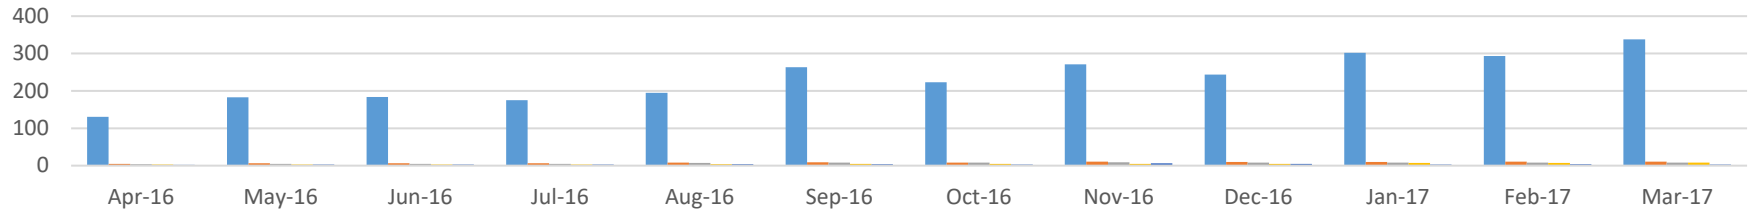

Grace Hosting: March 2017 Update

LASSN Grace Hosting Long Stay Guests Apr16 - Mar17

	Apr-16	May-16	Jun-16	Jul-16	Aug-16	Sep-16	Oct-16	Nov-16	Dec-16	Jan-17	Feb-17	Mar-17
Longer stay nights provided	131	183	184	175	195	263	223	271	244	302	293	338
Unique Guests	5	6	6	6	8	9	8	11	10	10	11	11
Unique Hosts	4	5	5	5	7	8	8	9	8	8	8	8
Unique Men	3	3	3	3	4	5	5	5	5	7	7	8
Unique Women	2	3	3	3	4	4	3	6	5	3	4	3

Longer Stay Summary:

The number of guests and hosts remained static, although the ratio of men to women guests in long stay is increasing.

These represent the first complete year's stats LASSN has published on Longer stay accommodation.